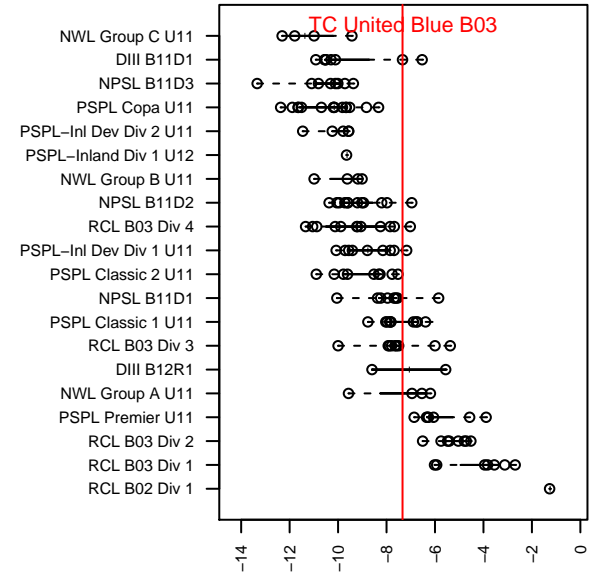

**attack and defense rating
relative to others at age
and all opponents in last 13 months**