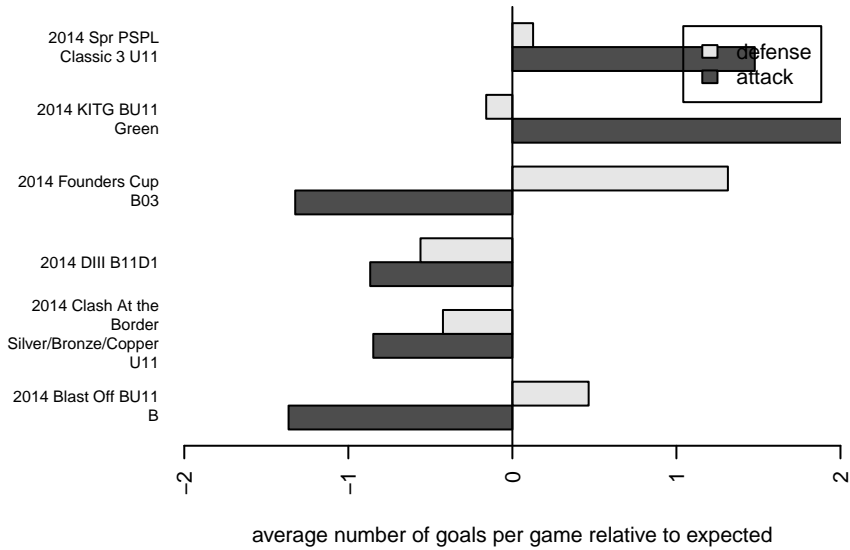

Performance relative to 13 month average