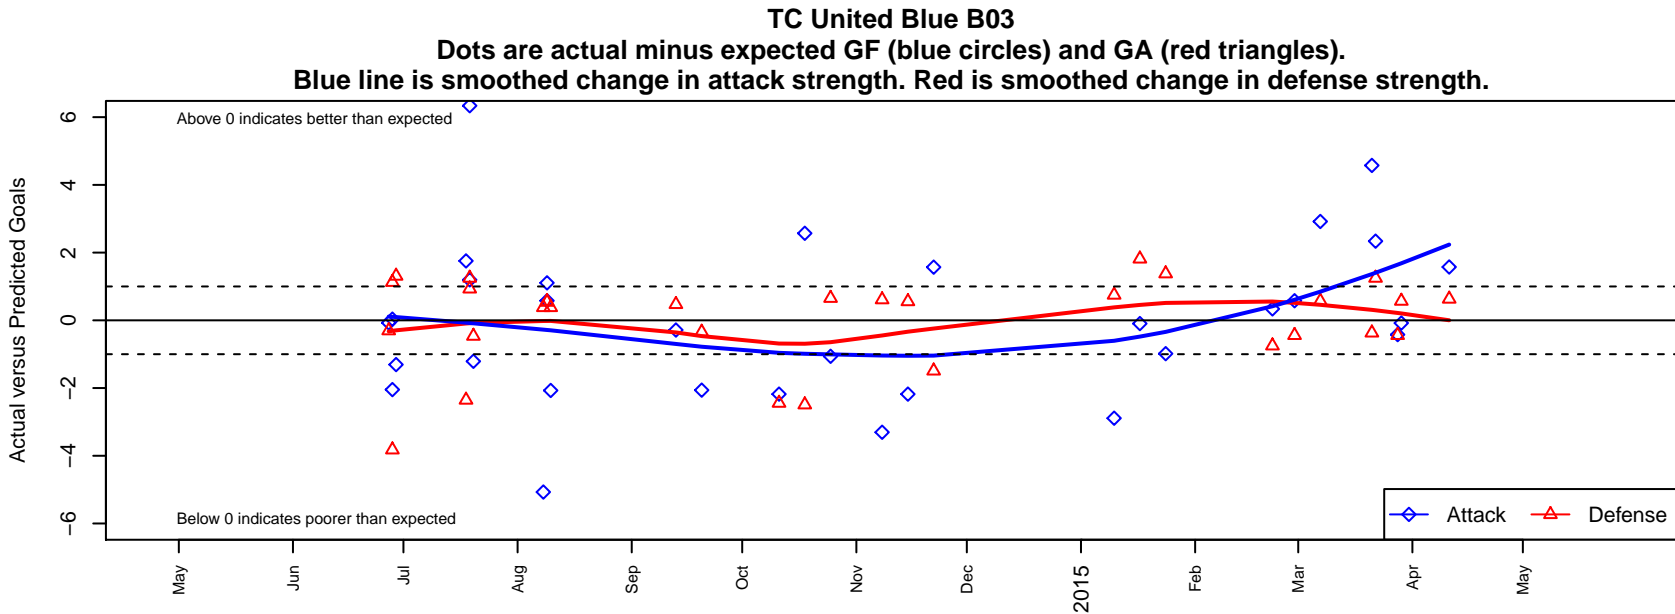

**attack and defense variance (black dot)
relative to other teams
and top 10 in region**

**attack and defense rating
relative to others at age
and all opponents in last 13 months**

TC United Blue B03

Thurston County United
Lacey, WA
B03 total strength=419
attack=0.32 defense=0.22
fall league = DIII B11D1
spr league = Spr PSPL Classic 3 U11
notes= Hamilton 2014

alt names used:
TC United BU11 Blue – Hamilton
TC United BU11 Blue – Hamilton
TC United Blue – Hamilton
TC United BU11 Blue – Hamilton
TC United BU11–Hamilton
TC United B'03 Blue – Hamilton

Venues played:
2014 Clash At the Border Silver/Bronze/Copper
2014 KITG BU11 Green
2014 Blast Off BU11 B
2014 DIII B11D1
2014 Founders Cup B03
2014 Spr PSPL Classic 3 U11